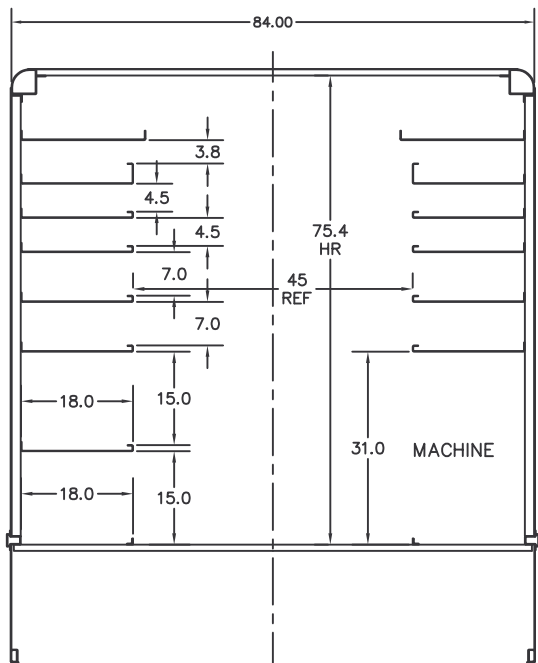

CROSS SECTION BAY #1

HACKNEY "PERFORMER"
DC2000

CROSS SECTION BAY #4

CROSS SECTION BAY #2 & #3

www.hackneyservice.com

400 Hackney Avenue
Washington, NC 27889
Toll Free 800 763-0700
Worldwide 252 946-6521
Fax 252 975-8340

VIEWED FROM REAR DOORS TOWARD FRONT

CROSS SECTION BAY #5

| DRAWING NUMBER | REV. |
|----------------|------|
| D-08S-176 | |