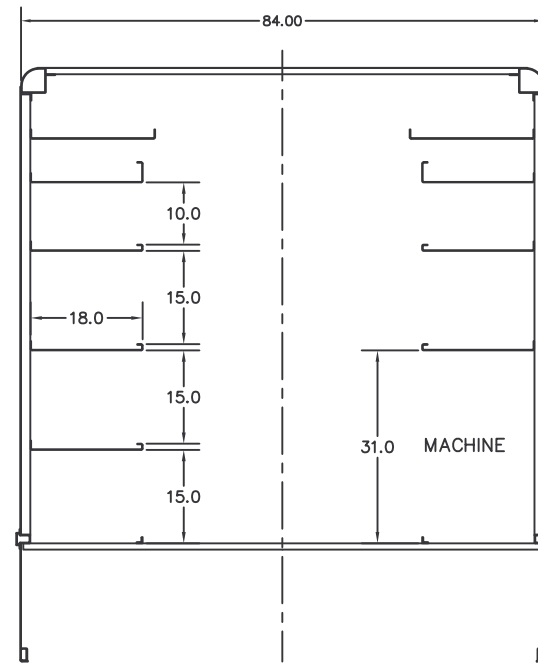

CROSS SECTION BAY #1

HACKNEY "PERFORMER"
DC2000

CROSS SECTION BAY #4

CROSS SECTION BAY #2 & #3

www.hackneyservice.com

400 Hackney Avenue
Washington, NC 27889
Toll Free 800 763-0700
Worldwide 252 946-6521
Fax 252 975-8340

VIEWED FROM REAR DOORS TOWARD FRONT

CROSS SECTION BAY #5

| DRAWING NUMBER | REV. |
|----------------|------|
| D-08S-176 | |