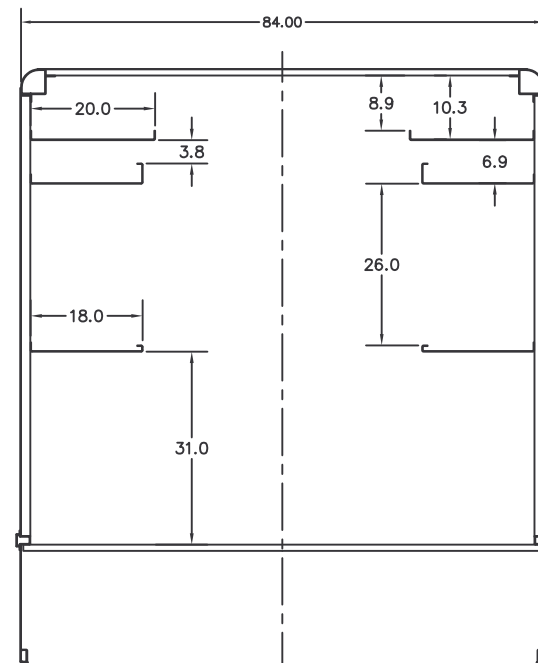

CROSS SECTION BAY #1

HACKNEY "PERFORMER"
DC2000

CROSS SECTION BAY #4

CROSS SECTION BAY #2 & #3

www.hackneyservice.com

400 Hackney Avenue
Washington, NC 27889
Toll Free 800 763-0700
Worldwide 252 946-6521
Fax 252 975-8340

VIEWED FROM REAR DOORS TOWARD FRONT

CROSS SECTION BAY #5

| DRAWING NUMBER | REV. |
|----------------|------|
| D-08S-176 | |